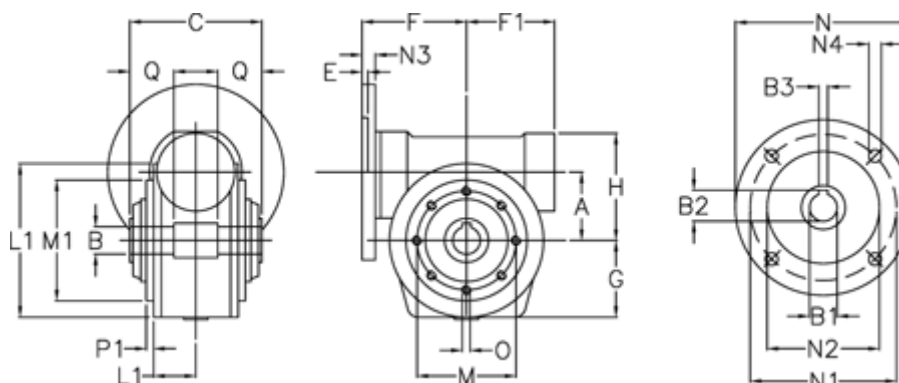

Data Sheet

Article number: 3902185060750

Description: Worm gear
VF 185-P-60-132B5, without lubrication

Measures

A	= 185.4	F1	= 205	N1	= 265
B	= 60 H7	G	= 203	N2	= 230
B1 E7	= 38	H	= 267	N3	= 16
B2	= 41.3	L	= 300	N4	= 13
B3 H9	= 10	L1	= 91	O	= 22
C	= 190	M	= 265	P1	= 4
E	= 4	M1	= 230	Q	= 65
F	= 217	N	= 300		